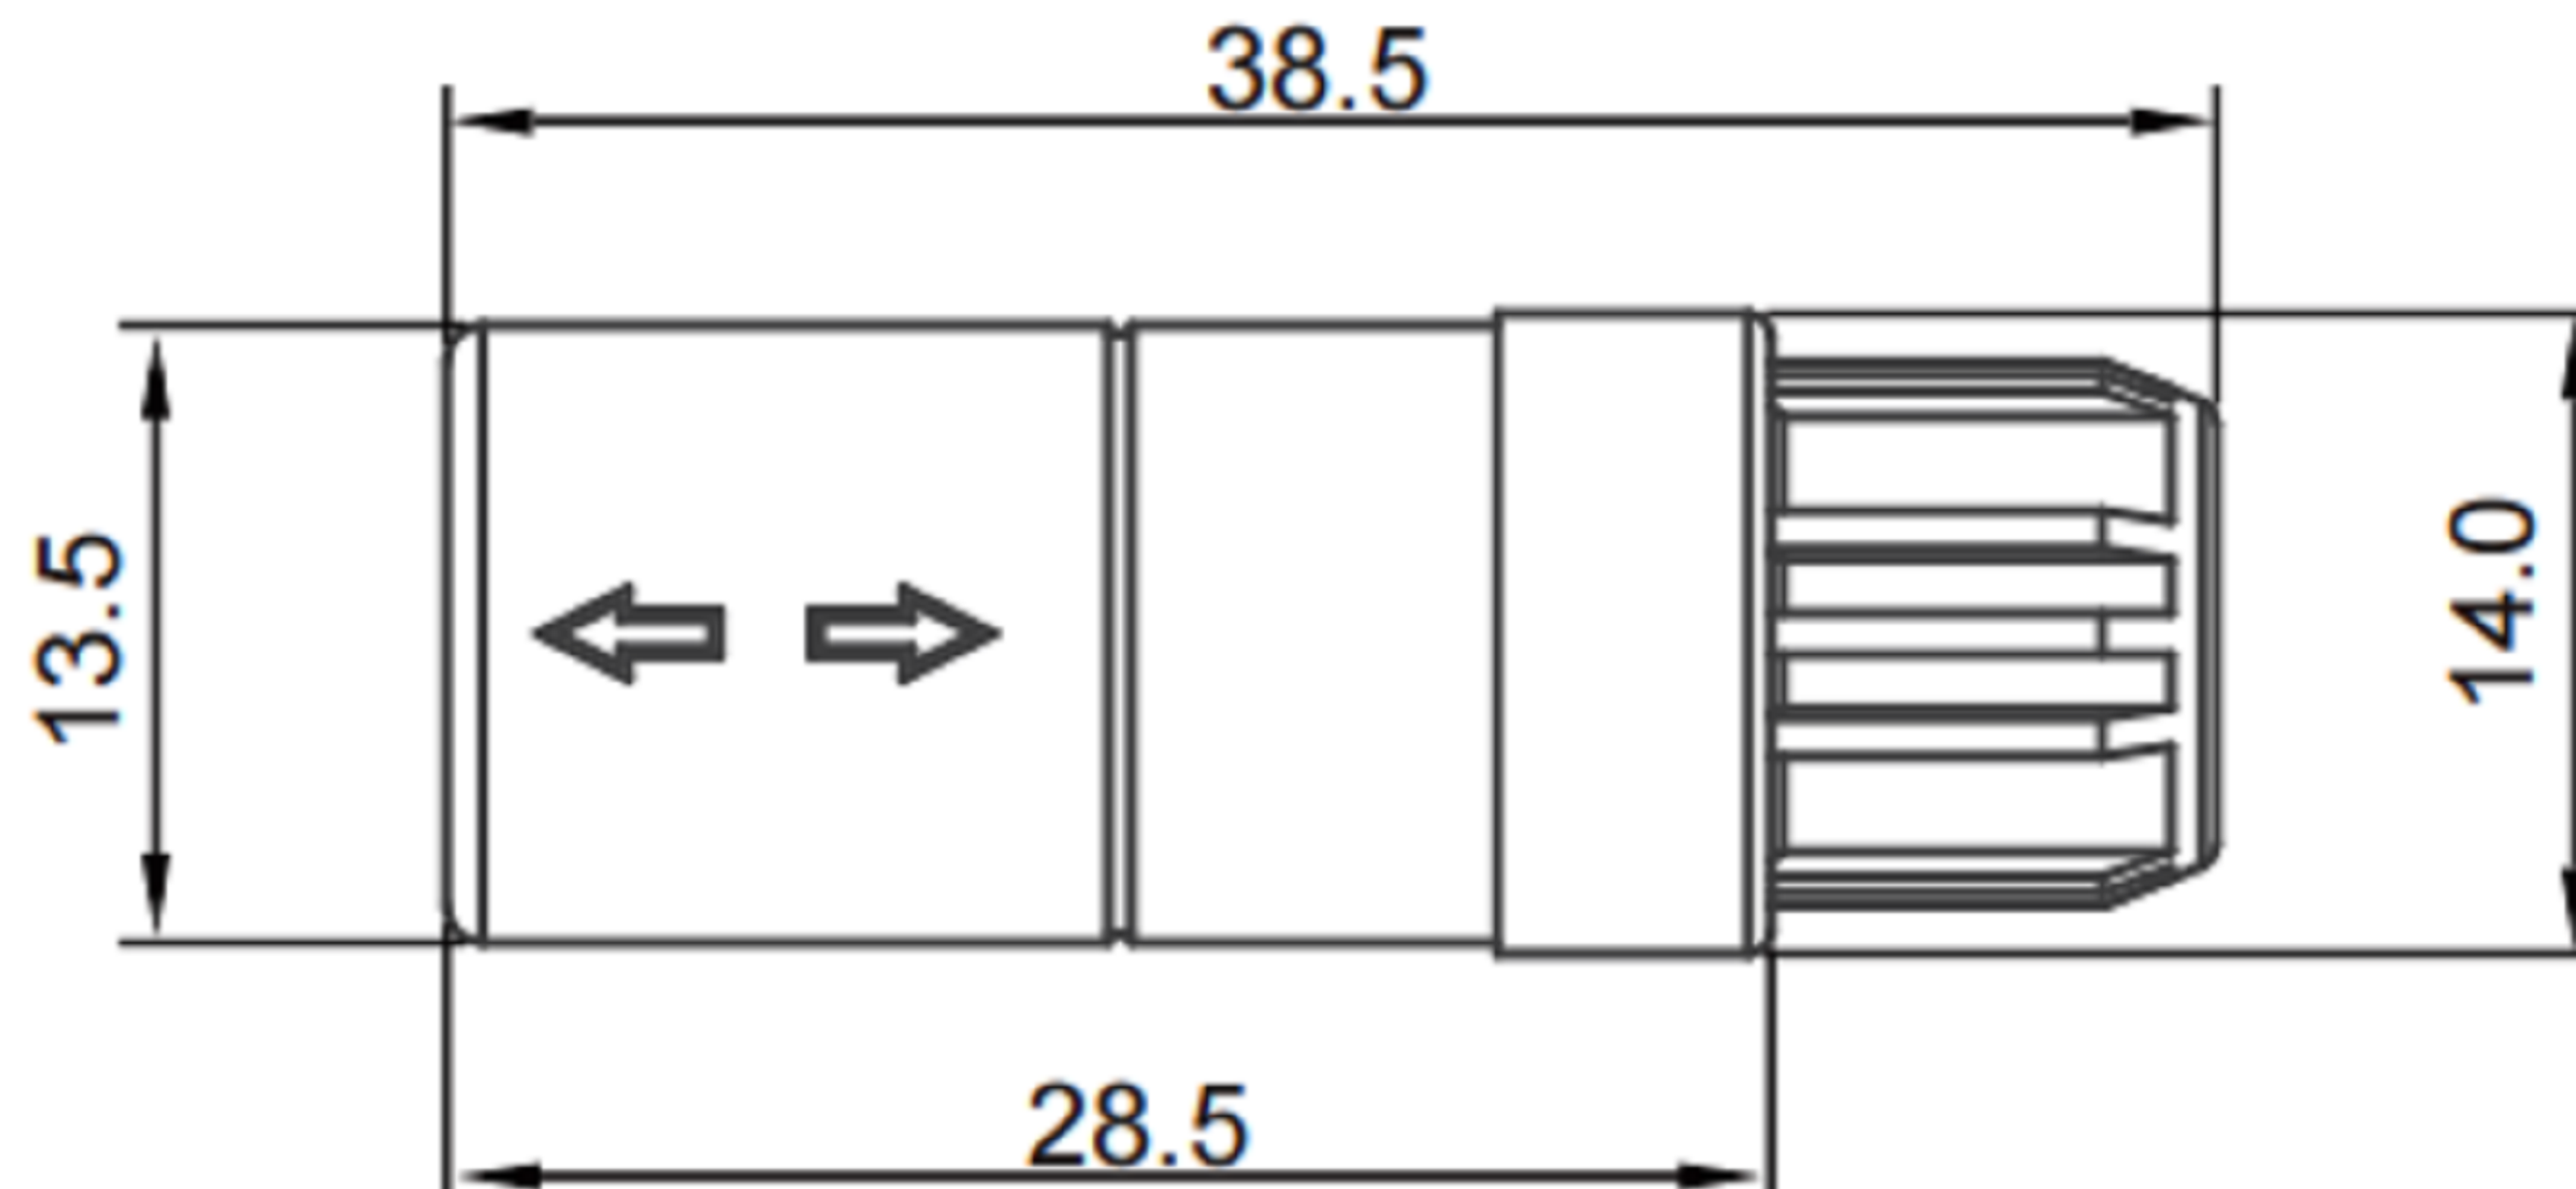

# Z4插座

浮动式插座，电缆夹固定电缆，内部零件防止电缆转动

TOLERANCE UNLESS OTHERWISE STATED:   
 Up to 5 ±0.2  
 Above 5 ~ 15 ±0.3  
 Above 15 ~ 30 ±0.4  
 Above 30 ~ 50 ±0.5  
 Angle ±0.3°

3RD. ANGEL'S  UNITS MM

DRAWN BY:	DATE	MAT'L	TITLE	CONNECTOR
Jack Lu	12/13/19		MODLE	Z4插座
CHECKED BY:	DATE	FINISH	DWG NO.	SIZE
Jacky Chen	12/13/19			A4
APPROVED BY:	DATE	SCALE	PART NO.	VER
Tony Kao	12/13/19	1:1		R1
		SHEET NO.		
		1 of 1		